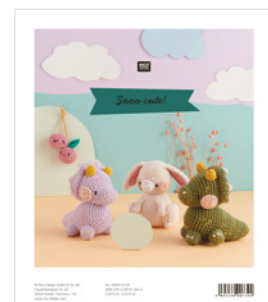

HÄKELHEFT RICORUMI CUTE, CUTER, KAWAII

Online-Artikelnummer: 3398012